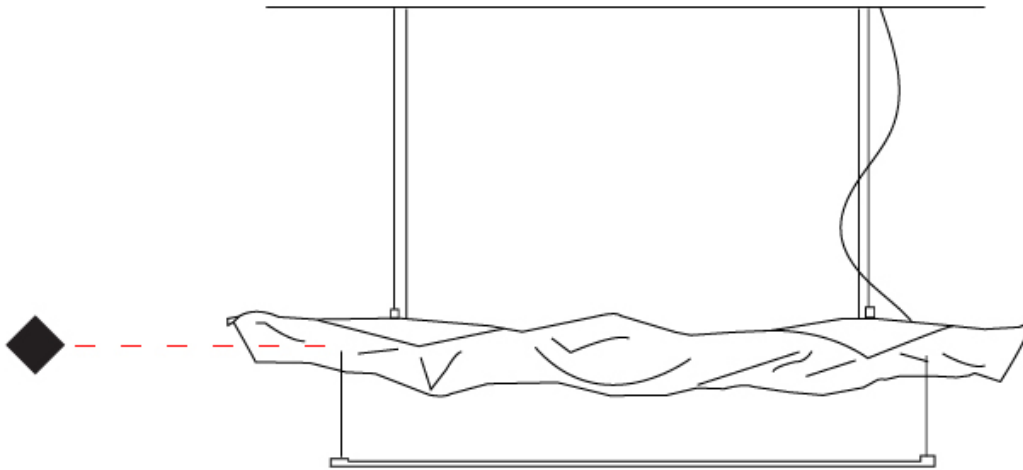

CRASH SUSPENSION

D131425-

PROJECT	_____
TYPE	_____
SPECIFIER	_____
QUANTITY	_____
DATE	_____