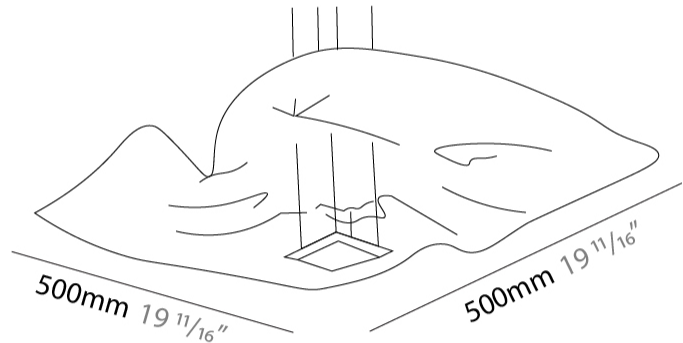

1. To build a product code in our configurator select the specify button on the base model # product page
2. To build a manual product code on this datasheet choose from the options listed below in blue font and add the suffix to the base model #

GENERAL

Series: Crash
Brand: Knikerboker
Division: Design
Mounting Type: Suspension
Mounting Location: Ceiling
Subcategory: Pendant

PHYSICAL

Shape: Abstract
Length (mm): 500
Length (in): 19 ¹¹/₁₆
Width (mm): 500
Width (in): 19 ¹¹/₁₆
Extension (mm): 2000
Extension (in): 78 ³/₄
Light Distribution: Indirect
Fixture Finish: EWH / EBK / MAN / COF / PRD / SLF / GLF / CLF / BRL / EWS / EWG / EWC / EWR / EBS / EBG / EBC / EBC / EBB / MAS / MAD / MAC / MAB / COS / CGO / CCL / CBL / PRS / PRG / PRC / PRB
Fixture Material: Metal
Cable Details: 4 Steel Cable 2000mm / 78 3/4" - Silicon Cable 2000mm / 78 3/4"

ELECTRICAL

Lamp Type: LED
Input Wattage (W): 10.5
Total Output Wattage (W): 10
Dimming: Tri-Mode (Non-Dimming and Phase Dimming (120Vac only) and 0-10V Dimming)
Driver Included: Yes
Driver Location: Integrated
Driver Type: Constant Current - Universal
Driver Class: Class 2
Input Voltage (V): 120 - 277
Constant Current (MA): 250
Upon Request: 0-10Vdc dimming / Phase dimming @120Vac / 277Vac

LED

Color Temperature (°K): 3000
Max. Delivered Lumen (lm): 1100
CRI: >85 CRI
Lamp Life (hrs): 50000

OPTICAL

RATINGS AND CERTIFICATIONS

Certified By: Certified for North American Standards
IP rating: IP20